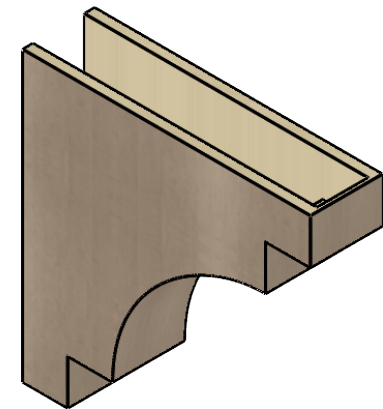

# ITEM NUMBER: CORU07X28X28MEDRCPR

7"W X 28"D X 28"H SERIES 1 THIN MEDITERRANEAN ROUGH CEDAR  
TIMBERTHANE FAUX WOOD CORBEL, PRIMED

**SIDE PROFILE**

**FRONT PROFILE**

**ISOMETRIC**

EKENA MILLWORK  
2300 WEST MAIN ST.  
CLARKSVILLE, TX 75426  
TOLL FREE: 866-607-0453  
WWW.EKENAMILLWORK.COM

NOTES

1. INSTALLATION TO BE COMPLETED IN ACCORDANCE WITH MANUFACTURER'S SPECIFICATIONS.
2. DRAWING MAY NOT BE TO SCALE
3. THIS DRAWING IS INTENDED FOR DESIGN AND PLANNING PURPOSES ONLY.
4. ALL INFORMATION CONTAINED HEREIN WAS CURRENT AT THE TIME OF DEVELOPMENT BUT MUST BE REVIEWED AND APPROVED BY THE PRODUCT MANUFACTURER TO BE CONSIDERED ACCURATE.
5. TIMBERTHANE ARCHITECTURAL PRODUCTS ARE MADE FROM HIGH DENSITY URETHANE AND COME FACTORY PRIMED