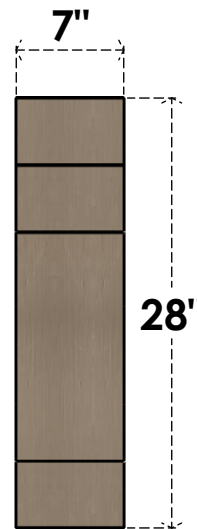

# ITEM NUMBER: CORU07X28X28MEDRCPR

7"W X 28"D X 28"H SERIES 1 THIN MEDITERRANEAN ROUGH CEDAR  
TIMBERTHANE FAUX WOOD CORBEL, PRIMED

**SIDE PROFILE**

**FRONT PROFILE**

**ISOMETRIC**

EKENA MILLWORK  
2300 WEST MAIN ST.  
CLARKSVILLE, TX 75426  
TOLL FREE: 866-607-0453  
WWW.EKENAMILLWORK.COM

NOTES

1. INSTALLATION TO BE COMPLETED IN ACCORDANCE WITH MANUFACTURER'S SPECIFICATIONS.
2. DRAWING MAY NOT BE TO SCALE
3. THIS DRAWING IS INTENDED FOR DESIGN AND PLANNING PURPOSES ONLY.
4. ALL INFORMATION CONTAINED HEREIN WAS CURRENT AT THE TIME OF DEVELOPMENT BUT MUST BE REVIEWED AND APPROVED BY THE PRODUCT MANUFACTURER TO BE CONSIDERED ACCURATE.
5. TIMBERTHANE ARCHITECTURAL PRODUCTS ARE MADE FROM HIGH DENSITY URETHANE AND COME FACTORY PRIMED