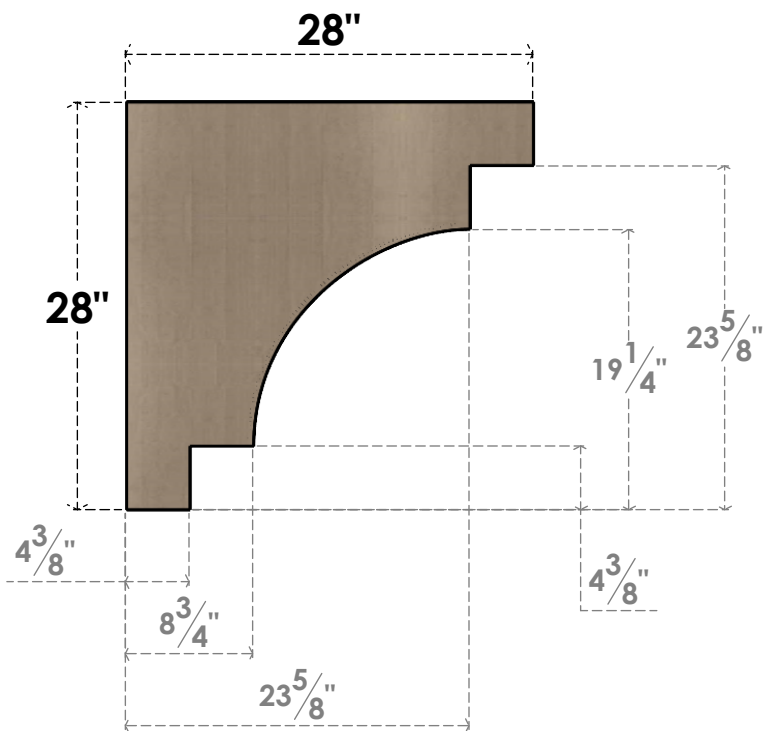

# ITEM NUMBER: CORU07X28X28MEDRCPR

7"W X 28"D X 28"H SERIES 1 THIN MEDITERRANEAN ROUGH CEDAR  
TIMBERTHANE FAUX WOOD CORBEL, PRIMED

**SIDE PROFILE**

**FRONT PROFILE**

**ISOMETRIC**

EKENA MILLWORK  
2300 WEST MAIN ST.  
CLARKSVILLE, TX 75426  
TOLL FREE: 866-607-0453  
WWW.EKENAMILLWORK.COM

NOTES

1. INSTALLATION TO BE COMPLETED IN ACCORDANCE WITH MANUFACTURER'S SPECIFICATIONS.
2. DRAWING MAY NOT BE TO SCALE
3. THIS DRAWING IS INTENDED FOR DESIGN AND PLANNING PURPOSES ONLY.
4. ALL INFORMATION CONTAINED HEREIN WAS CURRENT AT THE TIME OF DEVELOPMENT BUT MUST BE REVIEWED AND APPROVED BY THE PRODUCT MANUFACTURER TO BE CONSIDERED ACCURATE.
5. TIMBERTHANE ARCHITECTURAL PRODUCTS ARE MADE FROM HIGH DENSITY URETHANE AND COME FACTORY PRIMED